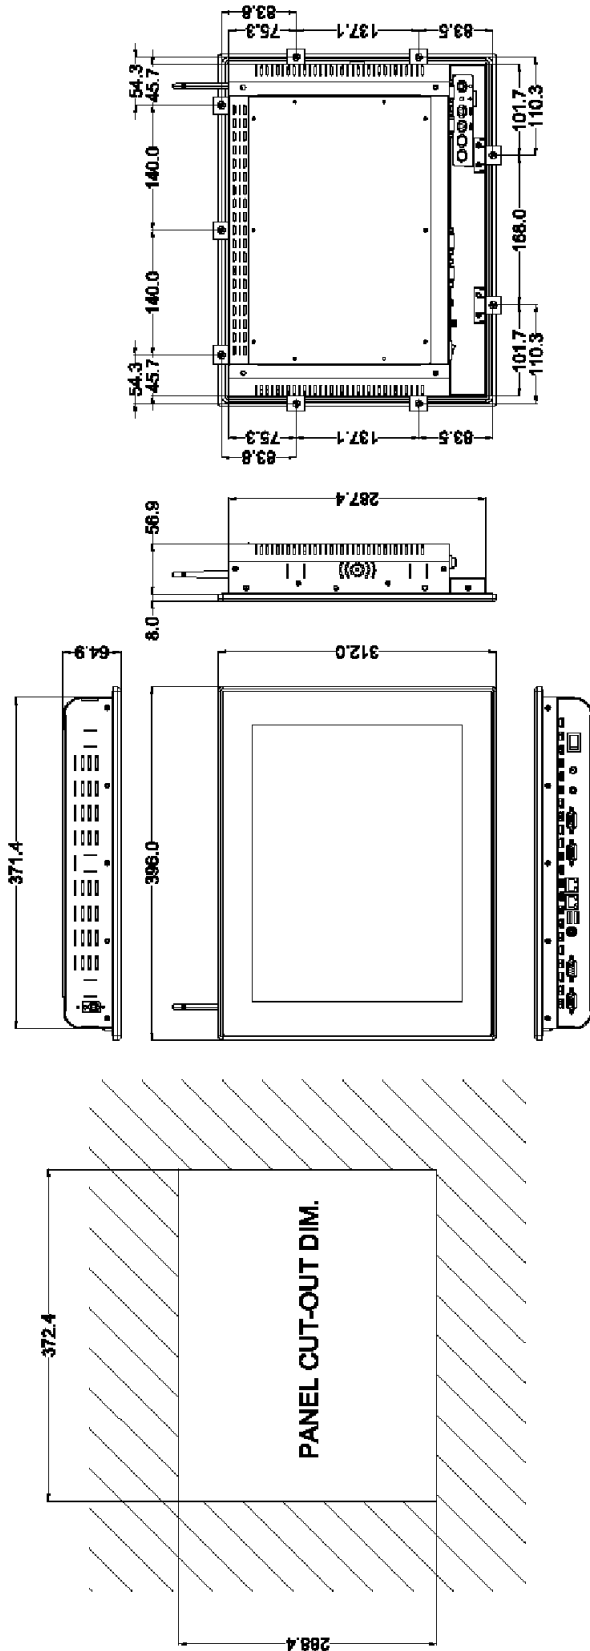

**Platform Specifications**

- + 1Ghz Via C3 CPU w/MMX & 3DNow
- + 256MB DDR RAM
- + 256MB Flash
- + Netvoyager Lithium™ Operating System

**Video Platform**

- + Intel® 852GM 2D/3D graphics card
- + Resolution upto 1024 x 768
- + Colour depth upto 32-bits
- + 15" LCD display area (80°H, 70°V)
- + Resistive touch screen
- + Brightness : 450cd/m<sup>2</sup>
- + Pixel pitch : 0.297mm

**Electrical Features**

- + External universal 110-240V AC power supply
- + 16v ~ 28v over-voltage fuse protection
- + 60W max power consumption

**Physical Features**

- + Various optional mounting solutions
- + VESA mounting compatible
- + Weight: 6.5kg
- + Dimensions: D 64.9mm x W 396mm x H 312mm

Product Dimensions

Product Rear View